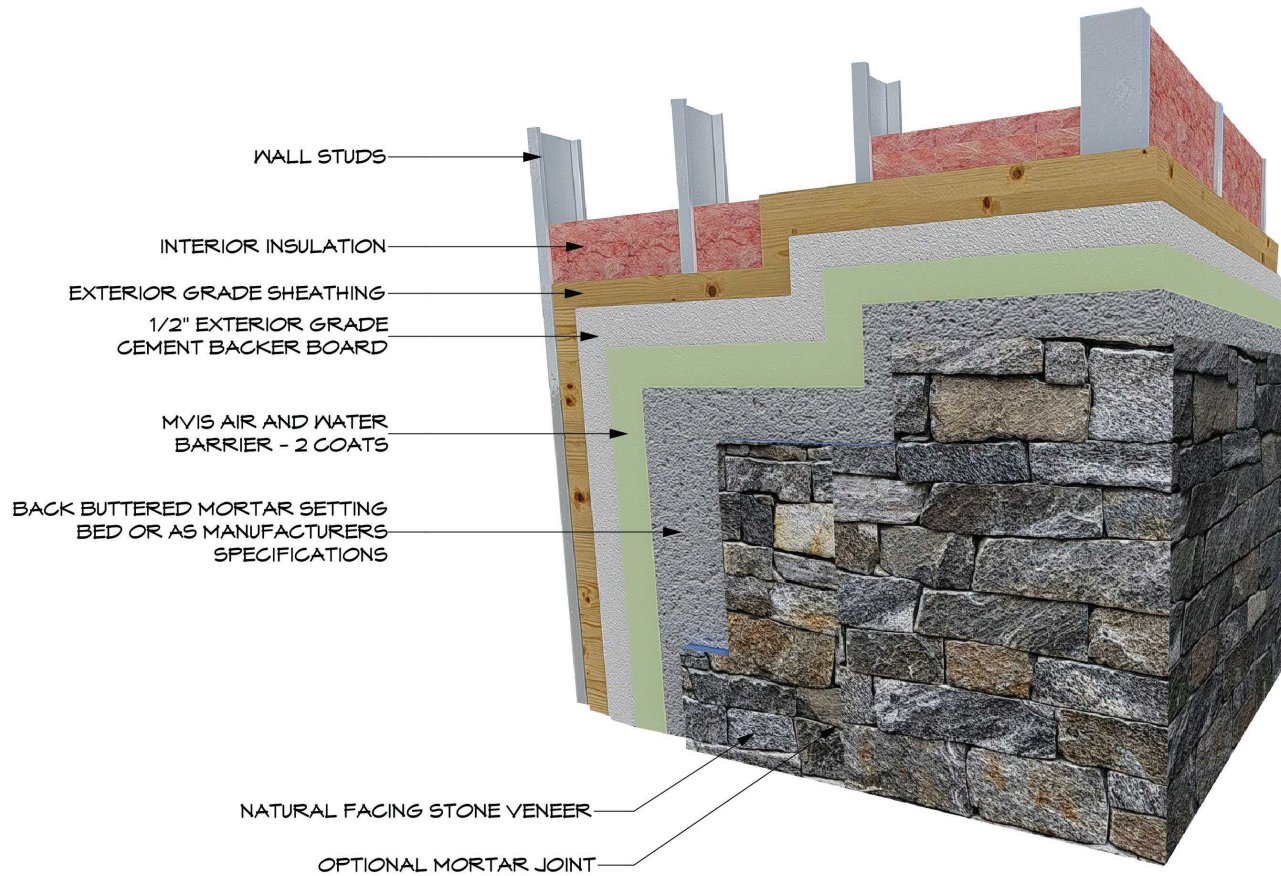

NATURAL FACING

INSTALLATION: Over Concrete Sheathing with MVIS (Laticrete System)

Find a Distributor
naturalfacing.com/where-to-buy

Contact Us
866-369-8952
info@naturalfacing.com

Drawings not to scale. This is meant as a general guide to installation.
Please review job site conditions and local building codes prior to commencing work.
Local codes outweigh both the written and verbal installation instructions provided by Natural Facing.