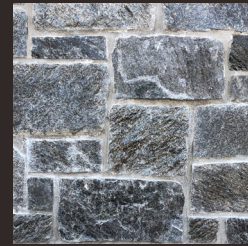

NATURAL FACING

You Can't Fake Natural

New Stone Blends for 2019

Jefferson Reserve
Roughly Rectangular

Logan Run
Roughly Rectangular

Pocomoke
Roughly Rectangular

Wilmington
Roughly Rectangular

Birdsboro
Architectural Series

Rogers Forge
Ledgestone

Kingston
Ledgestone

Heubert County
Ledgestone

Rogers Forge
Mosaic

INTRODUCING:

Cornerstone Date Plates

Free, upon request, with 1,500 sqft order

Reputable and reliable products from Natural Facing.
Helping keep your project on schedule.