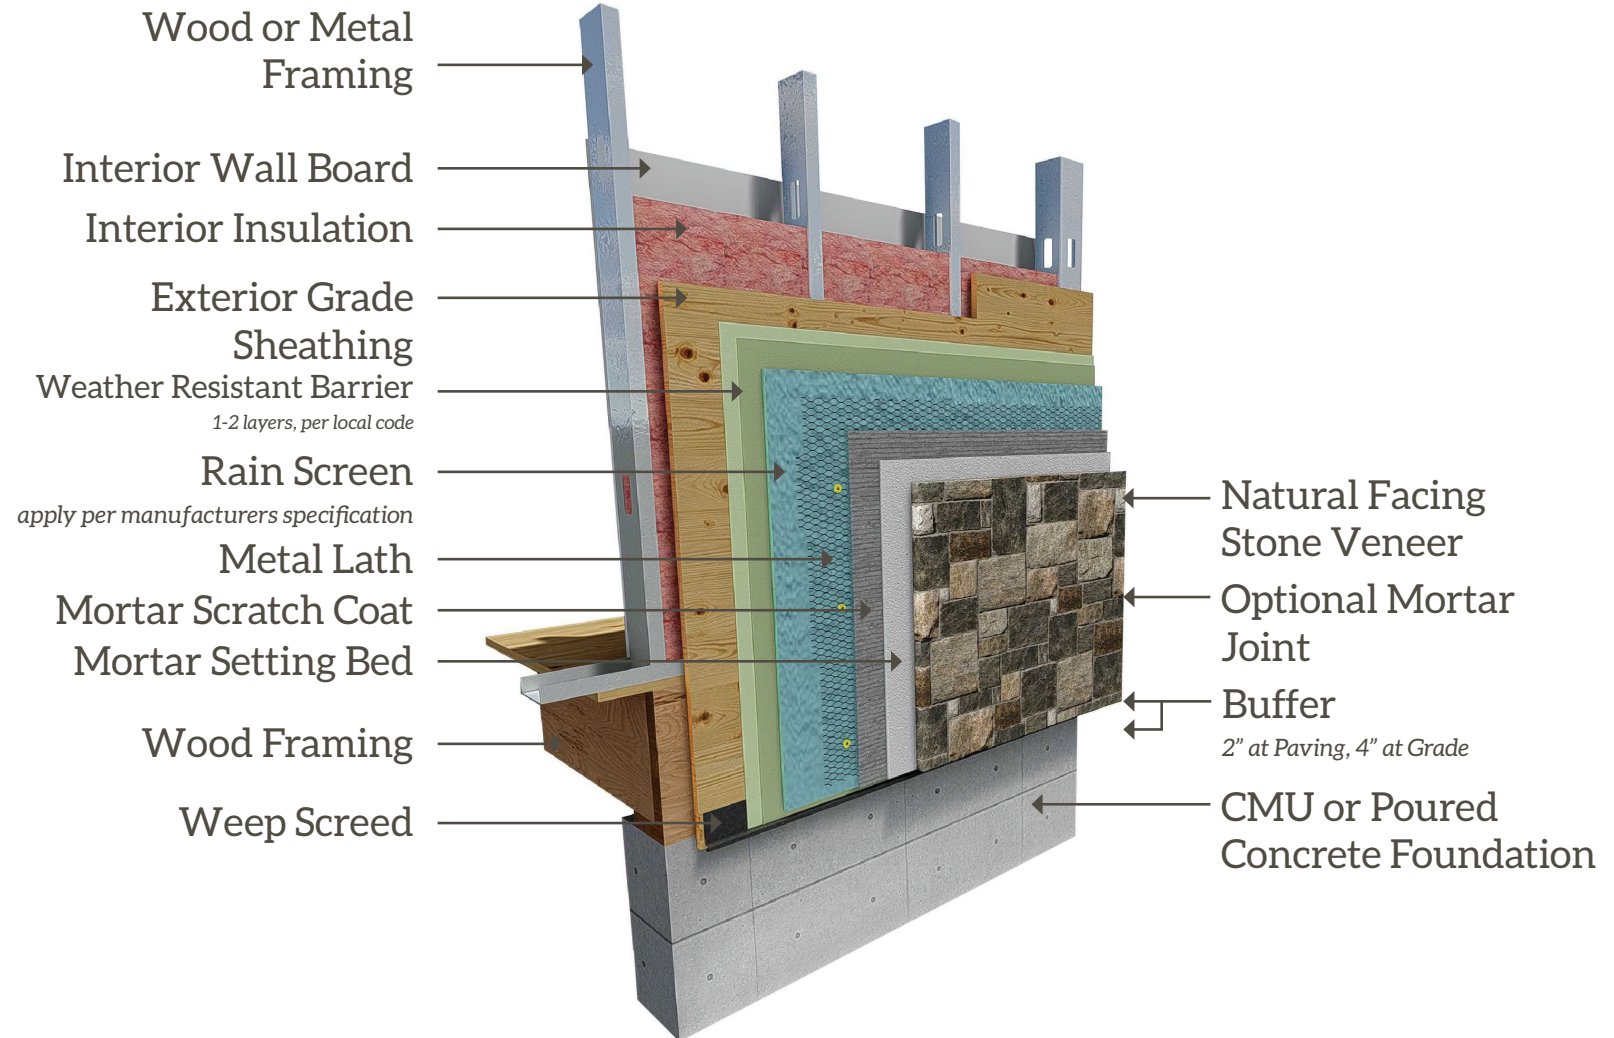

NATURAL FACING

INSTALLATION:

Over Sheathing With Rain Screen

Find a Distributor
naturalfacing.com/where-to-buy

Contact Us
866-369-8952
info@naturalfacing.com

Drawings not to scale. This is meant as a general guide to installation.
Please review job site conditions and local building codes prior to commencing work.
Local codes outweigh both the written and verbal installation instructions provided by Natural Facing.